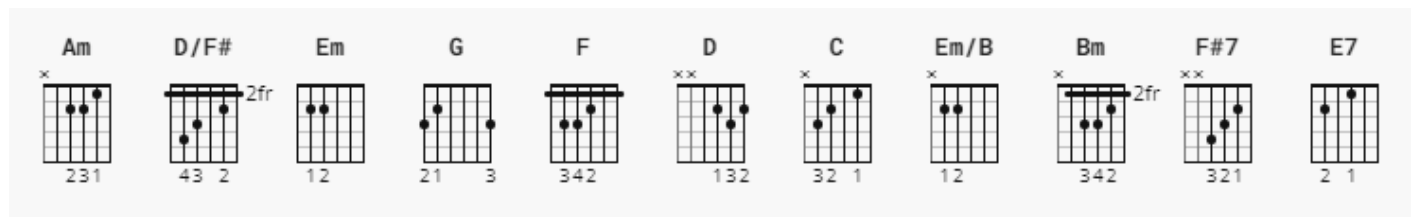

Karma Police

[Intro]

Am Am/F# Em G
Am F Em G
Am D G G/F# C C/B
Am Bm D
* *

[Verse 1]

Am Am/F# Em G Am
Karma police, arrest this man
F Em

he talks in maths

Em/F# G Am
he buzzes like a fridge
D G C C/B Am Bm D

he's like a detuned ra_dio

*

[Verse 2]

Am Am/F# Em Em/F# G Am
Karma police, arrest this girl
F* Em

her hitler hairdo

Em/F# G Am
is making me feel ill
D G C C/B Am Bm D

and we have crashed her pa_rty

* *