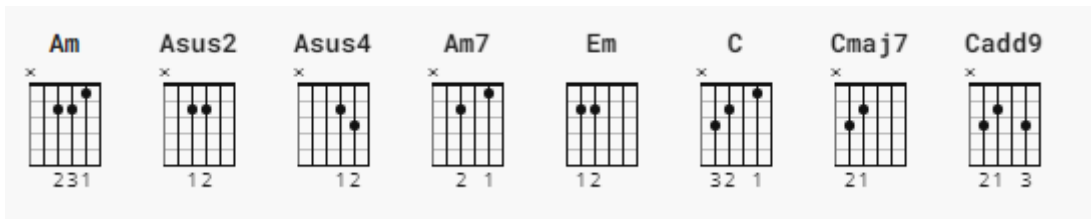

Street Spirit (Fade Out)

Intro:

Am Am

Verse 1:

Am Am
Rows of houses, all bearing down on me
Am Am
I can feel their blue hands touching me
Em
All these things into position
Em
All these things we'll one day swallow whole

Am Am

Chorus:

C Em Am
And fade out again
C Em
and fade out

Verse 2:

Am Am
This machine will, will not communicate
Am Am
These thoughts and the strain I am under
Em
Be a world child, form a circle
Em
Before we all go under

Am Am

Chorus:

C Em Am Am
And fade out again
C Em
and fade out

Am Am

Chorus x 2 (Nah Nah Nah)

Verse 3:

Am
Cracked eggs, dead birds
Am
Scream as they fight for life
Am Am
I can feel death, can see its beady eyes
Em
All these things into position
Em
All these things we'll one day swallow whole

Am Am

Chorus:

C Em Am Am
And fade out again
C Em
and fade out

Am Am

Bridge:

C Em Am Amx4

C/G E Am Am
Immerse your soul in love

C/G E Am Am
Immerse your soul in love