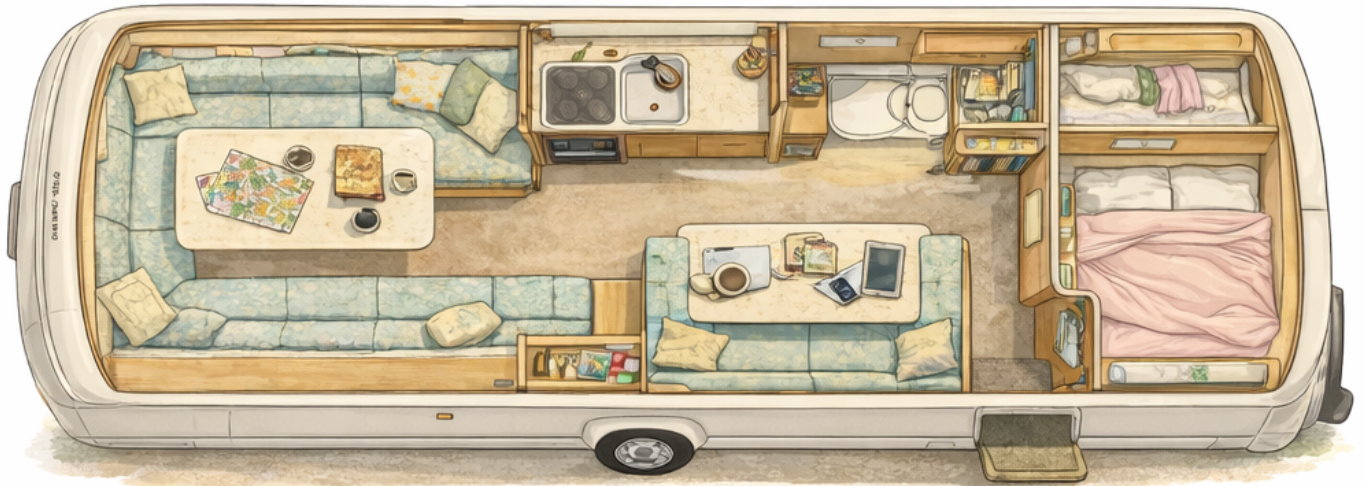

Caravan Interior

Day Time

Bed Time

Updated 2026-04-12 02:48:20 UTC by Slitzer