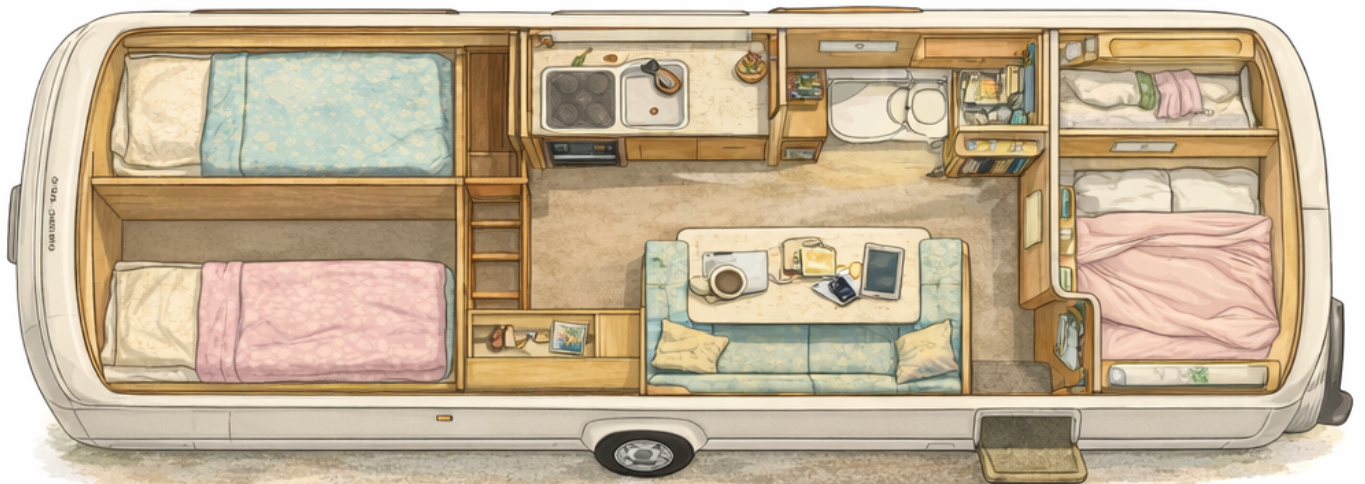

Caravan Interior

Day Time

Bed Time

Updated 2026-04-12 02:48:20 UTC by Slitzer