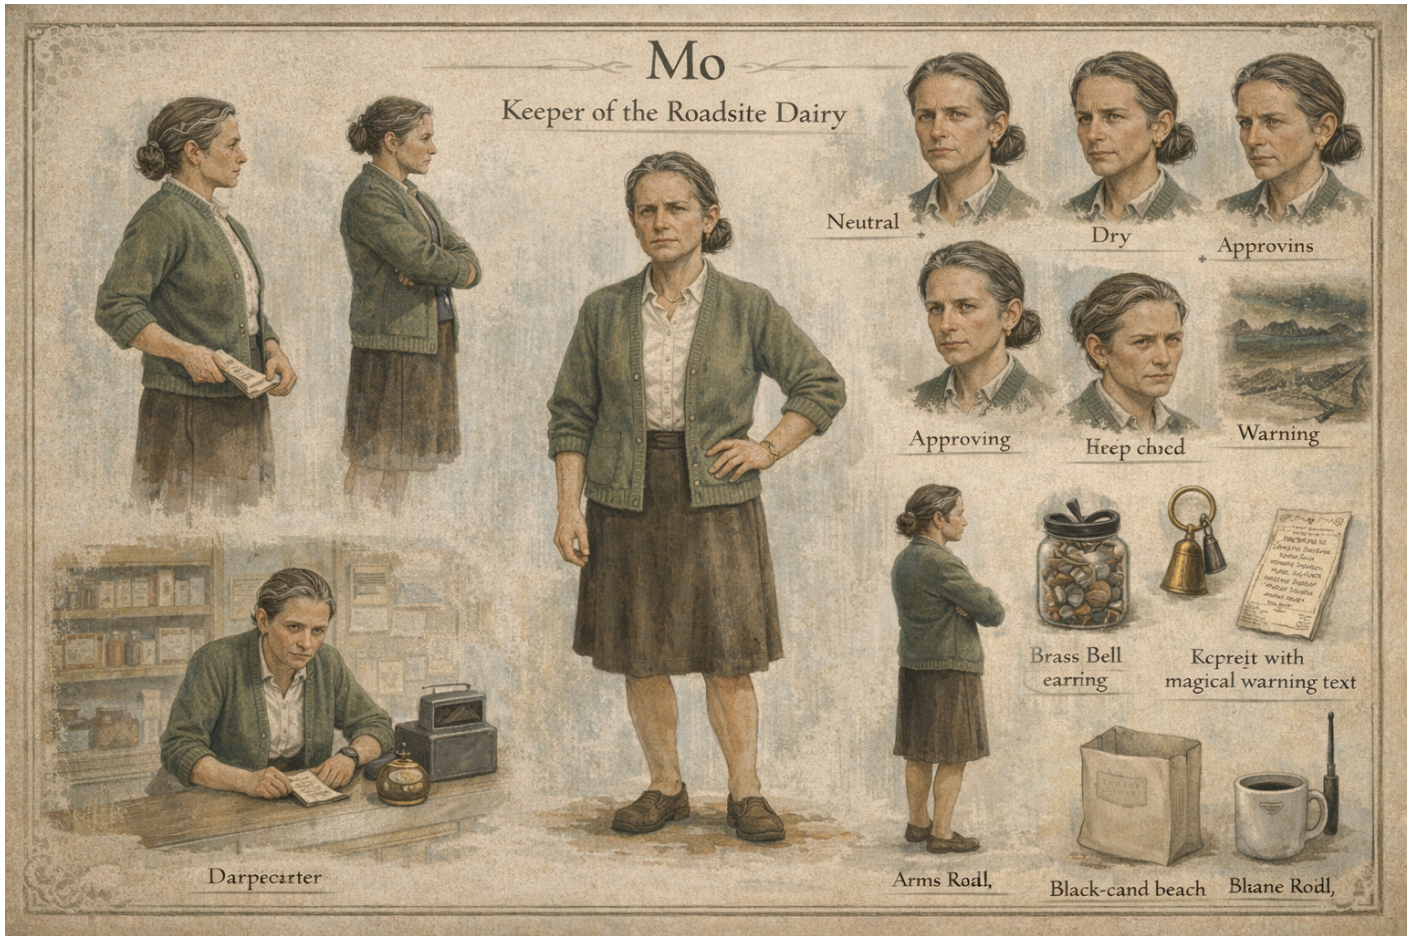

Mo

Revision #1

Created 2026-04-02 18:59:03 UTC by Slitzer

Updated 2026-04-11 12:53:42 UTC by Slitzer