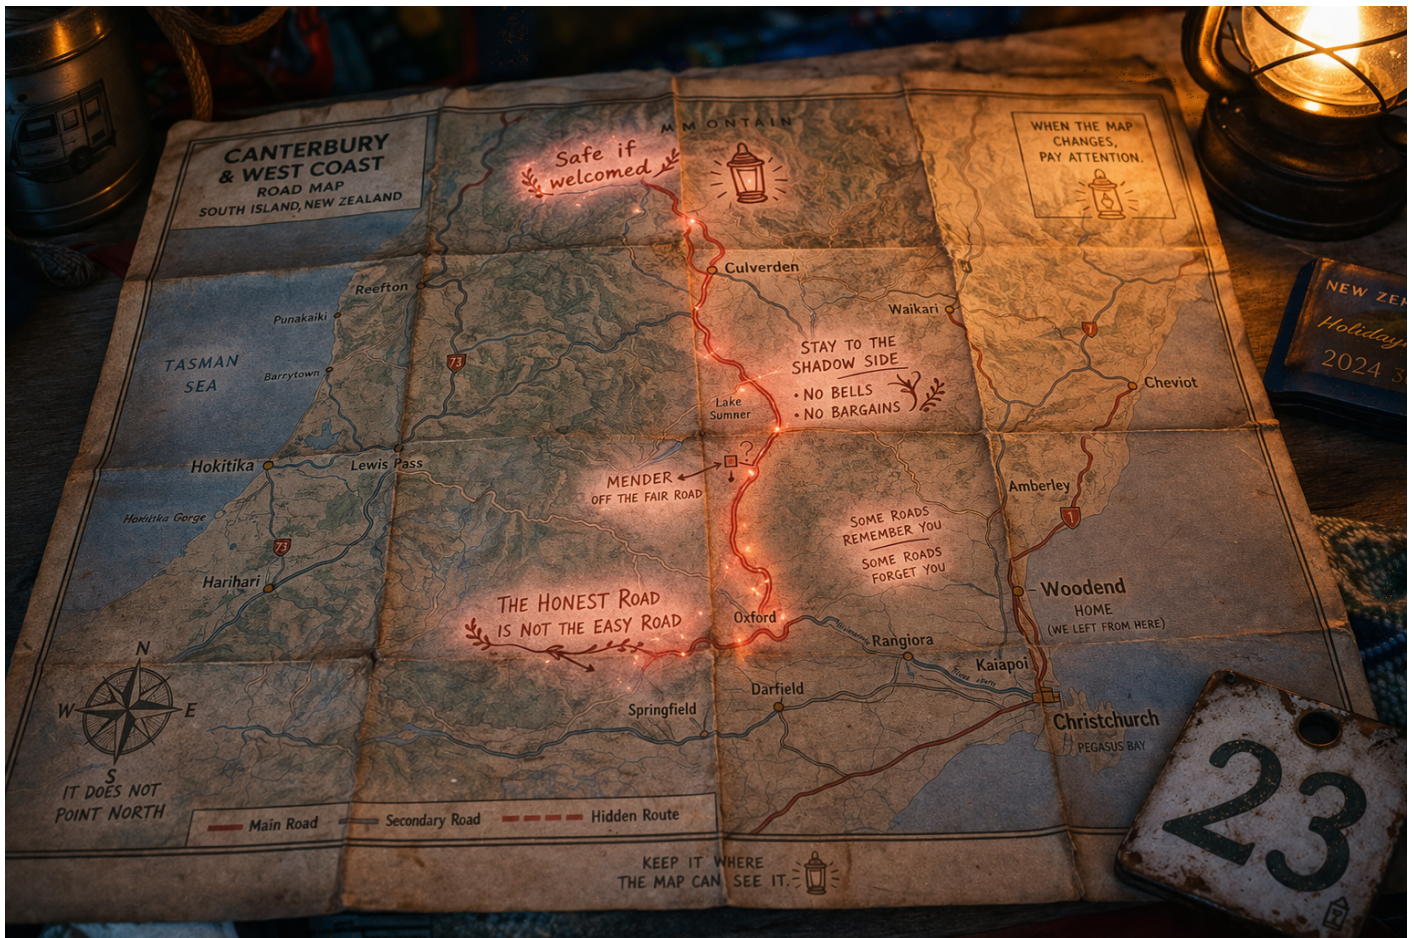

Tane Rook's old local road map

Revision #2

Created 2026-04-04 04:50:25 UTC by Slitzer

Updated 2026-04-09 11:34:40 UTC by Slitzer