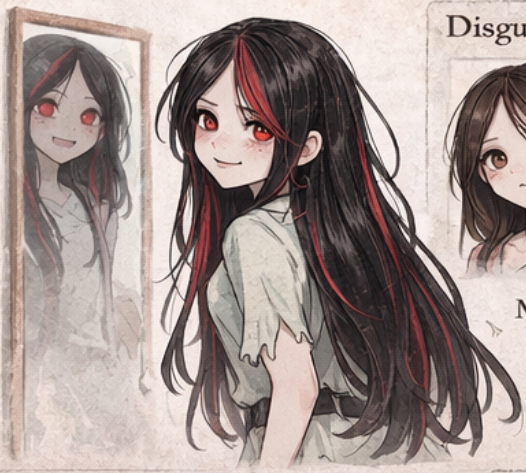

The Shape Shifter

The Shape Shifter

True Form is a 14-Year-Old Girl

Spooky red eyes

Freckles

Slim, uttcanny hands

Spooky Red Eyes

Small Fangs

Cute Freckles

Deep Red Streaks in Black Hair

Slim, uttcanny Hands

Mischievous grin

Sad, distant, lonely expression

Hair color

Slim, Uncanny Hands

Shy, almost friendly smile

Mischievous grin showing fangs

Eerie still stare with glowing red eyes

Transformation

One eye shifting red while the rest of her face stays disgraced

Fangs appearing during a smile.

Hair color smitte now - thime reed

Disguise / alternate appearance

Mistaken for a threat.

Hiding from something, hyffing. moane.

Revision #1

Created 2026-04-03 02:48:06 UTC by Slitzer

Updated 2026-04-09 13:05:14 UTC by Slitzer